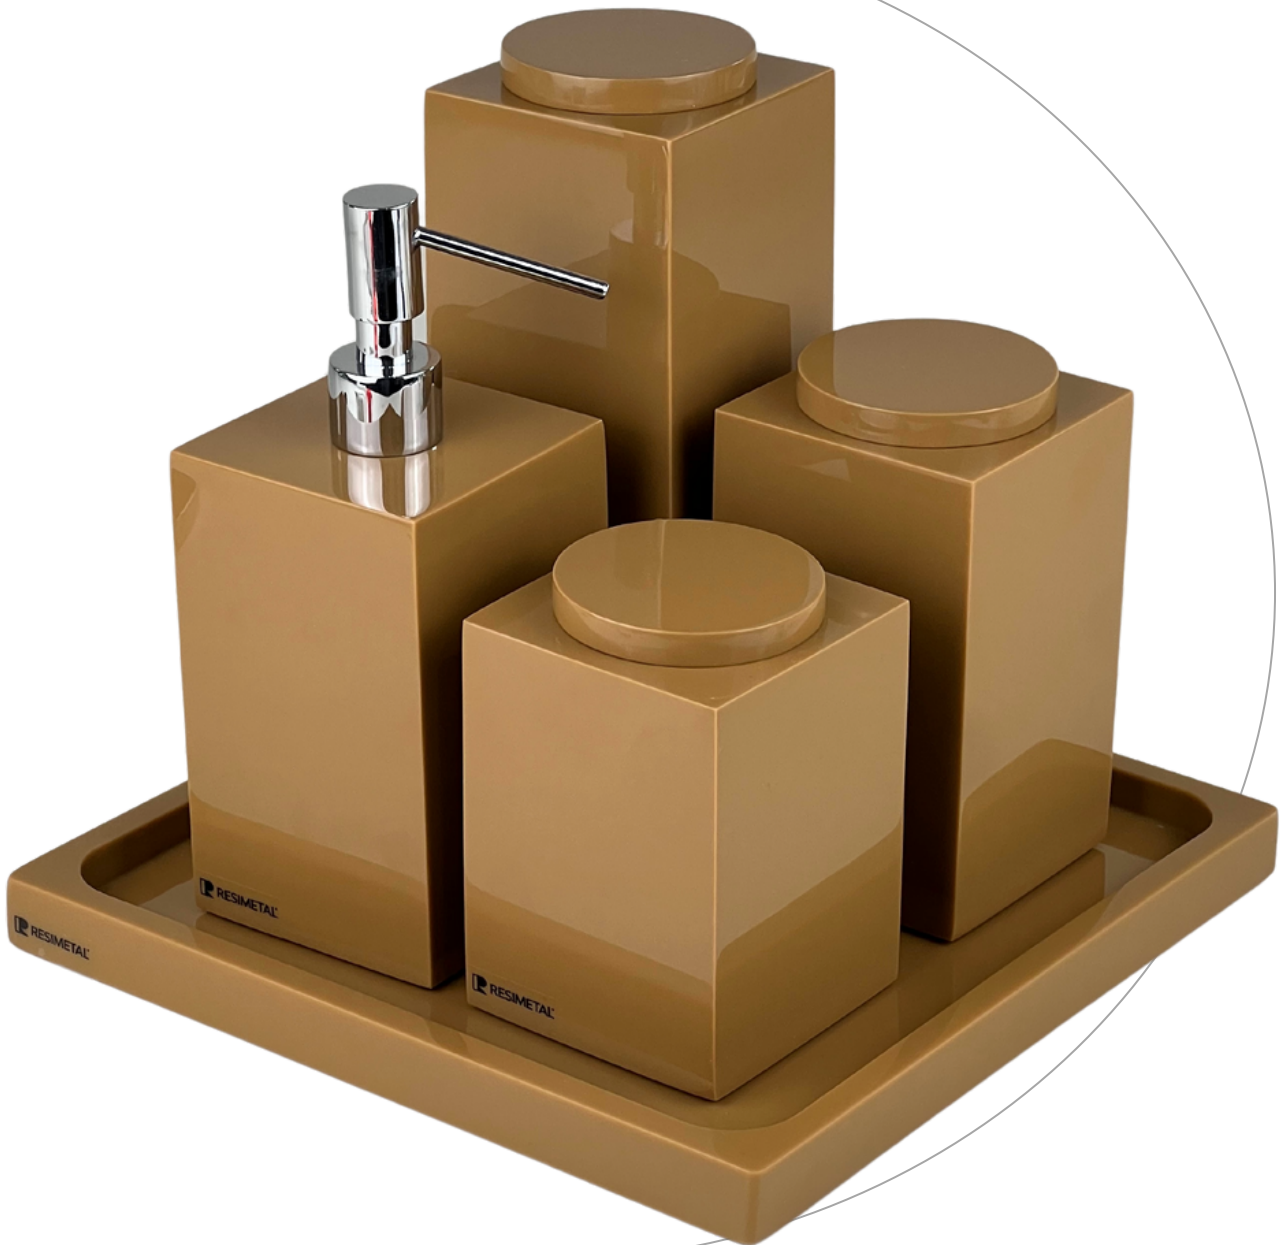

Conjunto

QUADRA ZHAI

Conjunto Quadra 4 peças

Ref. 739.534

Bandeja Square 24x24 cm

Cor: Doce de leite

Ref. 577.534

Cor: Doce de leite

Tampa: Zhai